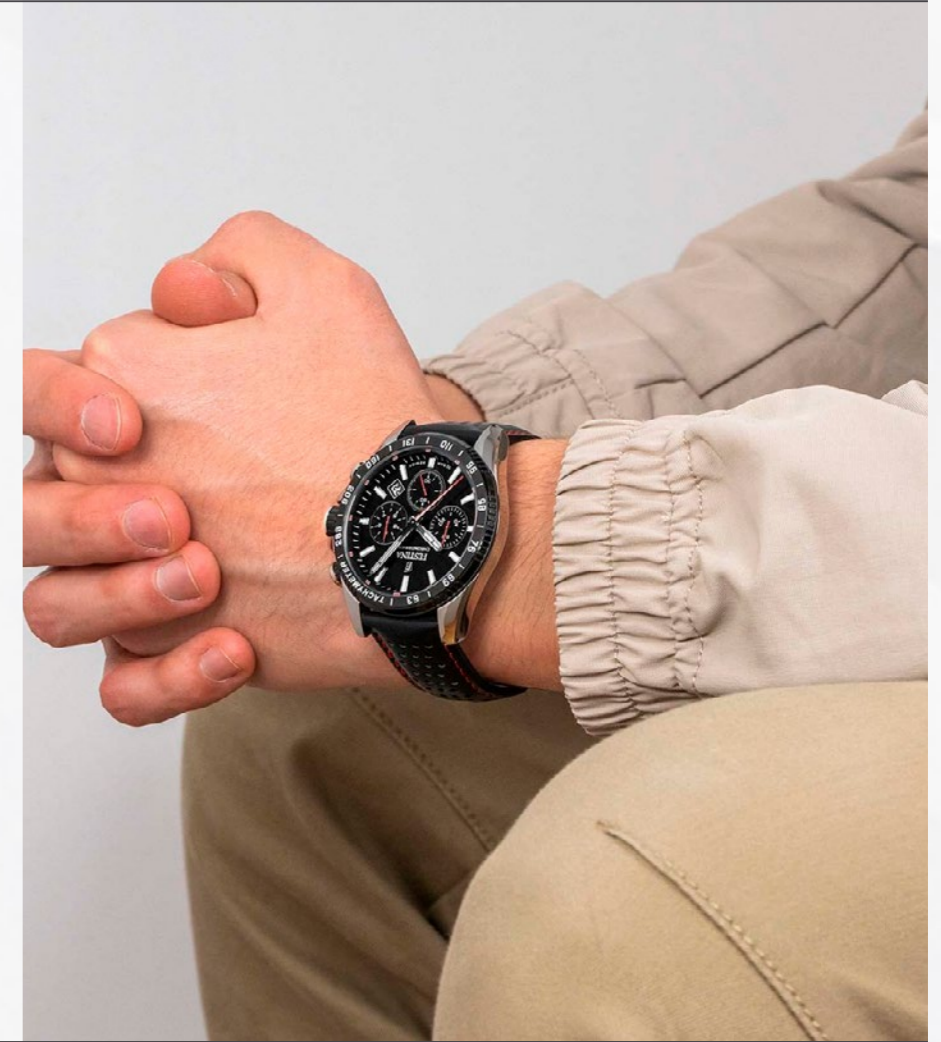

F20561/1
R 5,500

F20561/2
R 5,500

F20561/4
R 5,500

F20561/5
R 5,500